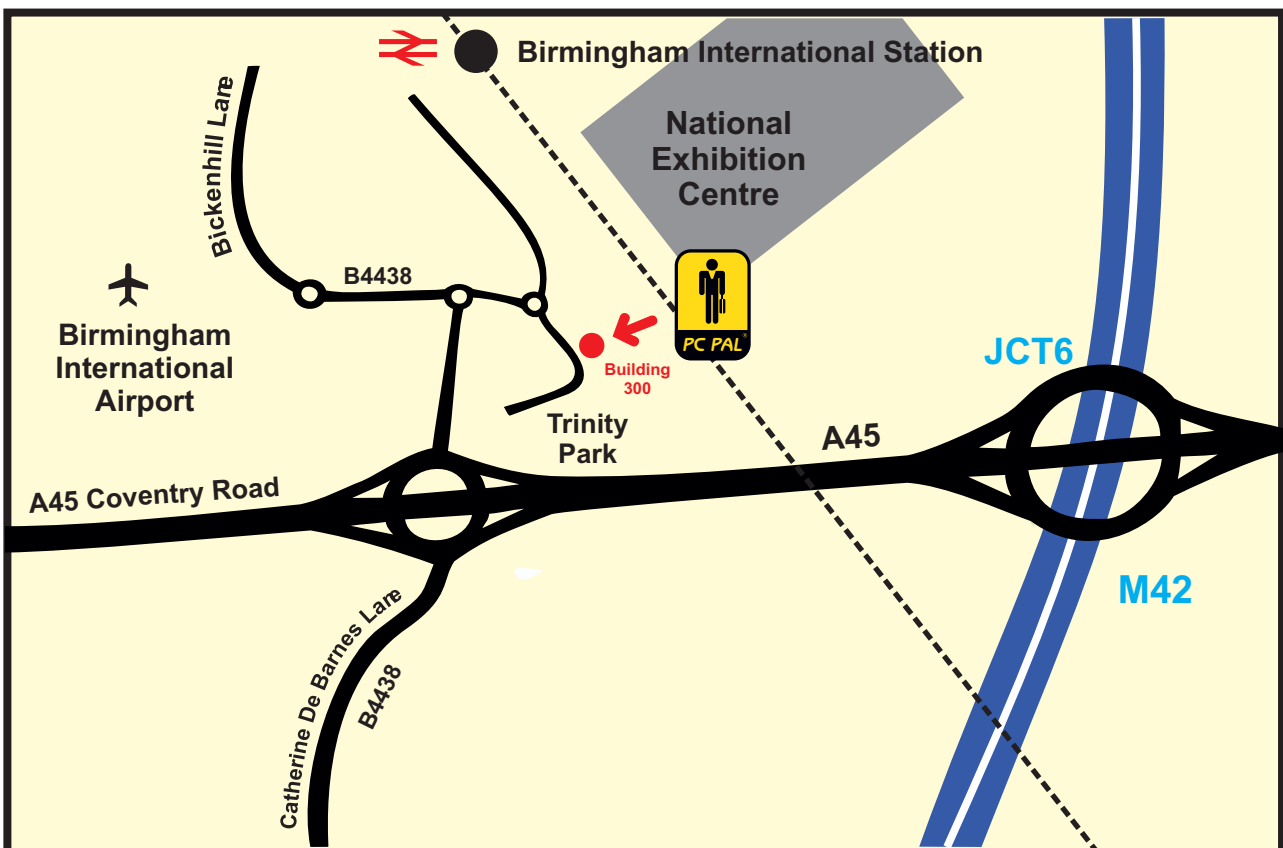

How To Find Us

PC PAL Franchising Ltd,
Building 300,
Trinity Park,
Solihull,
B37 7ES.

t. 0121 369 5000 f. 0845 467 2724 e. joinus@pcpal.co.uk

 **By Car:** Leave the M42 at Junction 6 and follow signs for the station. At the first roundabout turn right onto Bickenhill Lane still following signs for the station. At the next roundabout turn right onto Station Way. Immediately there is another, smaller roundabout. Turn right into Trinity Park and Building 300 is the second building on the left. For SatNav users please enter B37 7ES Parking needs to be booked in advance.

 **By Rail:** Birmingham International Station is two minutes' walk.

 **By Air:** Birmingham International Airport is two minutes' drive or walk via Air-Rail Link.