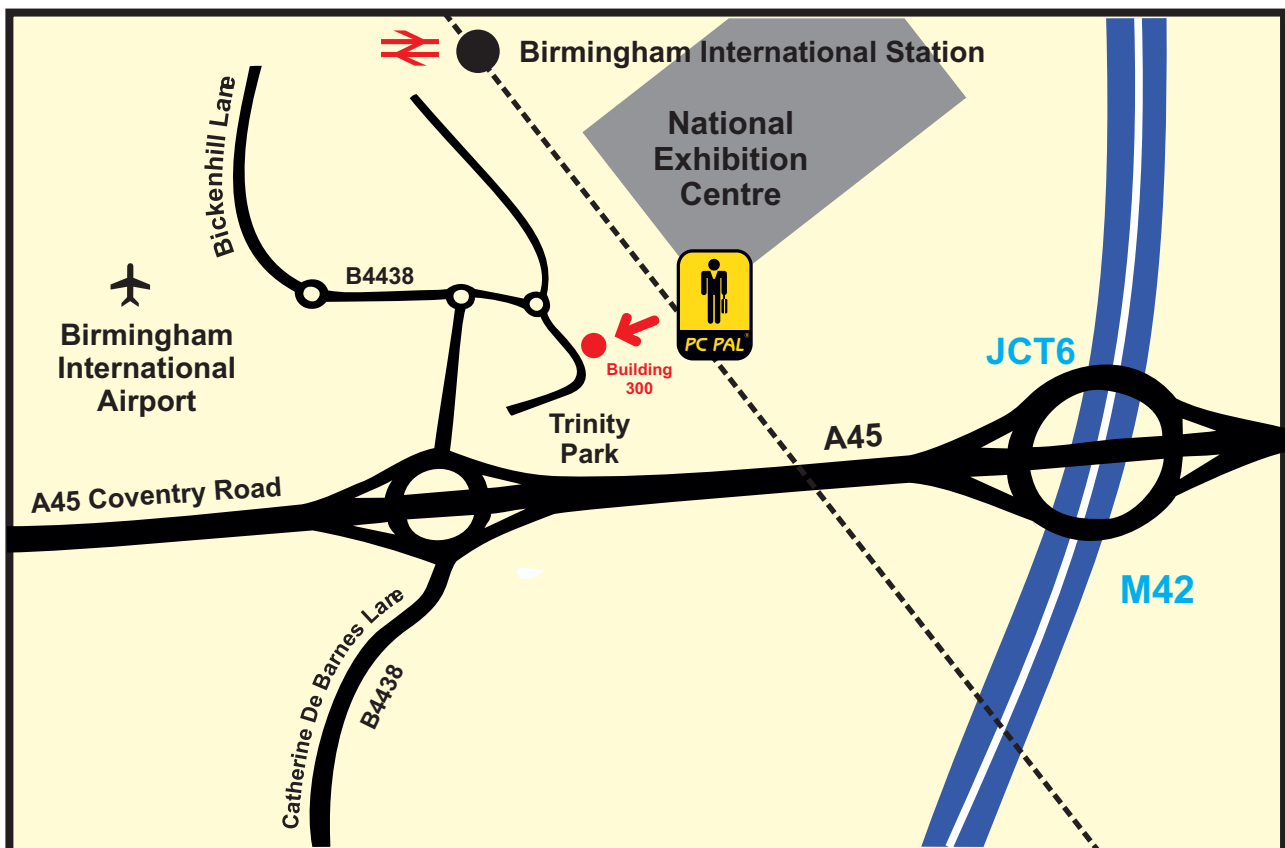

How To Find Us

PC PAL Franchising Ltd,
Building 300,
Trinity Park,
Solihull,
B37 7ES.

t. 0121 369 5000 f. 0845 467 2724 e. joinus@pcpal.co.uk

 By Car: Leave the M42 at Junction 6 and follow signs for the station. At the first roundabout turn right onto Bickenhill Lane still following signs for the station. At the next roundabout turn right onto Station Way. Immediately there is another, smaller roundabout. Turn right into Trinity Park and Building 300 is the second building on the left. For SatNav users please enter B37 7ES Parking needs to be booked in advance.

 By Rail: Birmingham International Station is two minutes' walk.

 By Air: Birmingham International Airport is two minutes' drive or walk via Air-Rail Link.